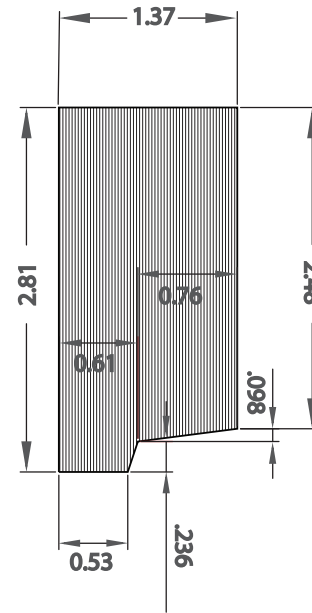

ÆRATIS®

PVC PORCH PRODUCTS

Mid-Rail

Stile

Louver

Top Rail

Bottom Rail

Product Data: Lengths: 3', 5', 7', 10' x 21"
 Color: Paint Ready
 Fastening: Screws & Glue
 Function: Operable
 Finished Size: Custom
 Material: Structural PVC