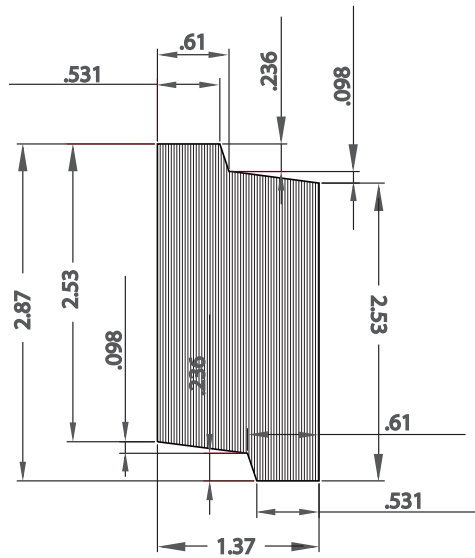

ÆRATIS®

PVC PORCH PRODUCTS

Mid-Rail

Stile

Louver

Top Rail

Bottom Rail

Product Data: Lengths: 3', 5', 7', 10' x 21"
 Color: Paint Ready
 Fastening: Screws & Glue
 Function: Operable
 Finished Size: Custom
 Material: Structural PVC