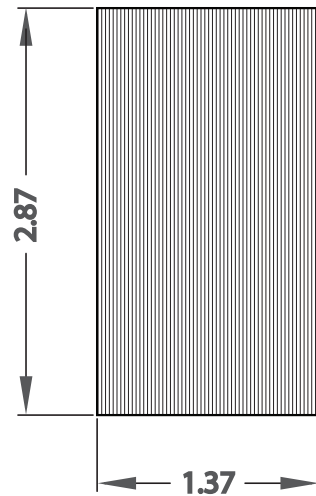

ÆRATIS®

PVC PORCH PRODUCTS

Mid-Rail

Stile

Louver

Top Rail

Bottom Rail

Product Data: Lengths: 3', 5', 7', 10' x 21"
 Color: Paint Ready
 Fastening: Screws & Glue
 Function: Operable
 Finished Size: Custom
 Material: Structural PVC