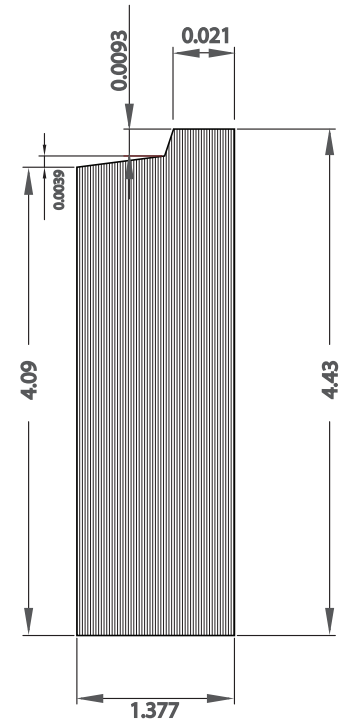

ÆRATIS®

PVC PORCH PRODUCTS

Mid-Rail

Stile

Louver

Top Rail

Bottom Rail

Product Data: Lengths: 3', 5', 7', 10' x 21"
 Color: Paint Ready
 Fastening: Screws & Glue
 Function: Operable
 Finished Size: Custom
 Material: Structural PVC