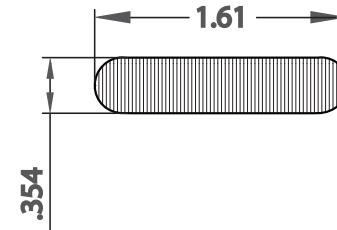

ÆRATIS®

PVC PORCH PRODUCTS

Mid-Rail

Stile

Louver

Top Rail

Bottom Rail

Product Data: Lengths: 3', 5', 7', 10' x 21"
 Color: Paint Ready
 Fastening: Screws & Glue
 Function: Operable
 Finished Size: Custom
 Material: Structural PVC